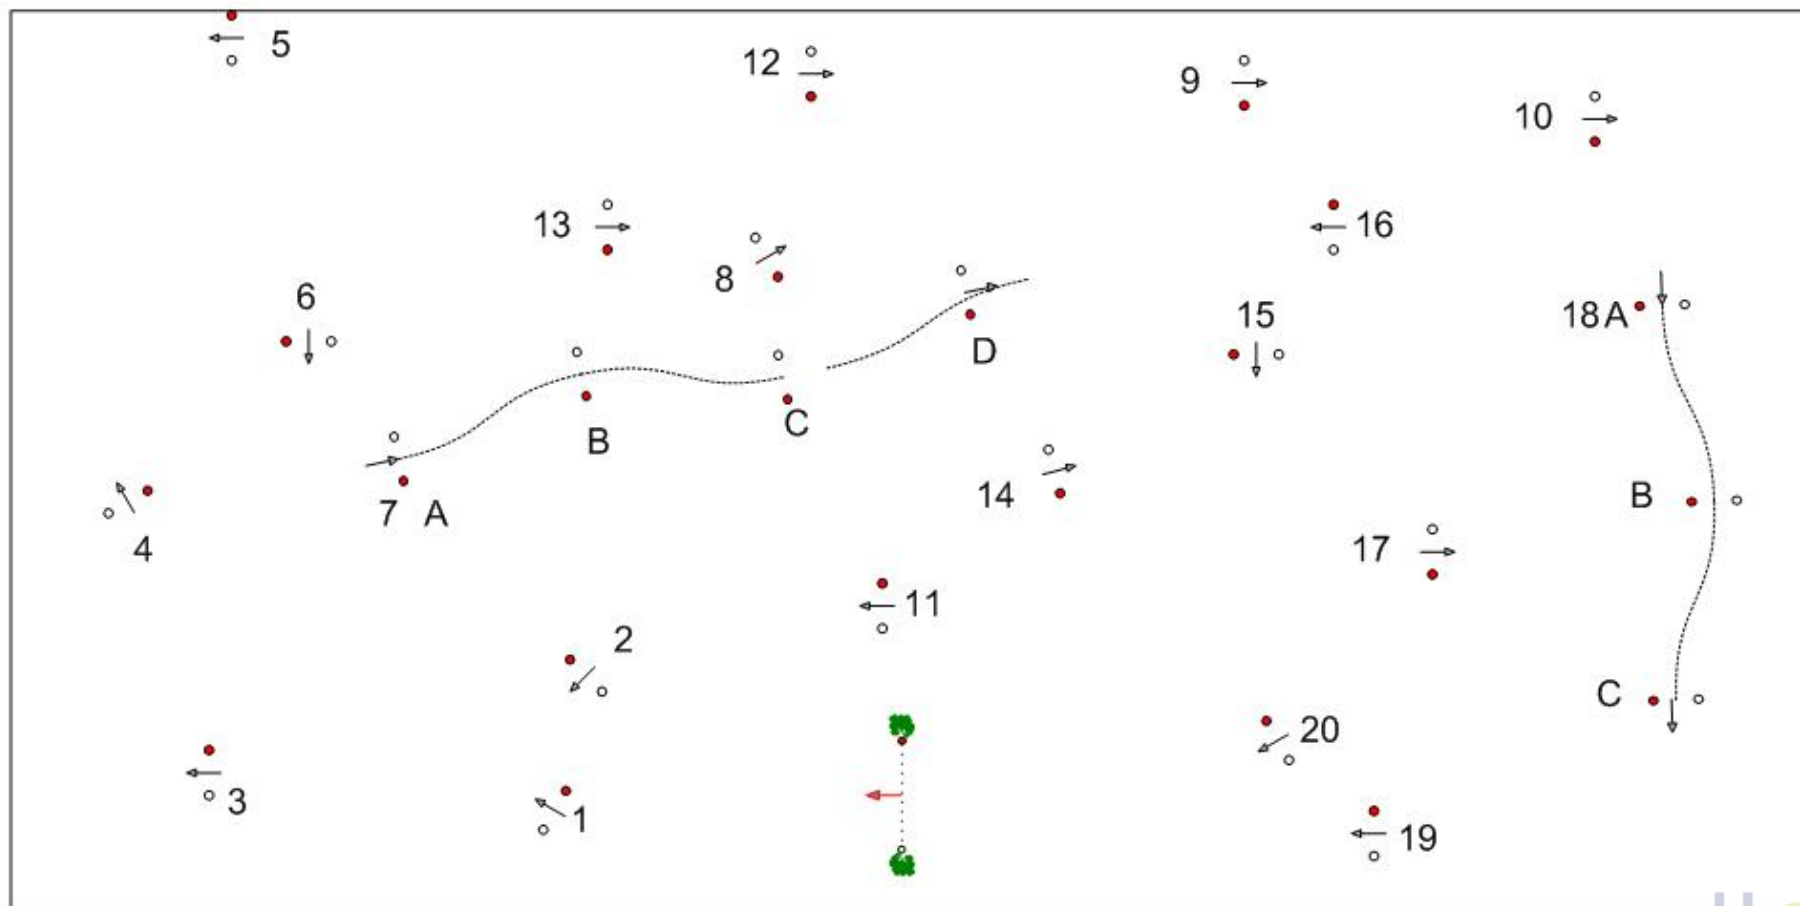

Lipica CAI-A

Class No.: Single Horse-Horse Pairs International Competition Competition against the clock 2012. szeptember 30. Start 15:30

Table: A	Speed: 250 m/Min.	Length: 700 mtr.	:	Length: 0 mtr.
National RG:	Obstacles: 20 cm	Time allowed: 168 sek.	Speed: m/Min.	Time allowed: 0 sek.
FEI RG / Art. 960-966	Supplement: 170 cm	Time limit: 336 sek.	Supplement: cm	Time limit: 0 sek.
	Face: 170 cm	Penalty sec: sek.	Face: cm	

Lipica CAN

Class No.:

Single Horse-Horse Pairs

National Competition

Competition against the clock

2012. szeptember 30.

Start 10:00

Table: A
National RG:
FEI RG / Art. 960-966

Speed: 230 m/Min.
Obstacles: 20
Supplement: 20 cm
Face: 170 cm

Length: 720 mtr.
Time allowed: 188 sek.
Time limit: 376 sek..
Penalty sec: sek.